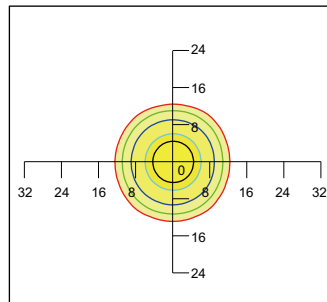

Dimensiones / Dimensions

Información Fotométrica / Photometric Information

1. LED FLOODLIGHT SYL-SECURE 60°

- C0/180,56.0
- C30/210,56.7
- C60/240,58.4
- C90/270,56.9

Illumination-60 Degree		
2m	2.3m	2294Lux
4m	4.6m	573Lux
6m	6.9m	254Lux
8m	9.2m	143Lux
10m		91Lux
Height	Diameter	