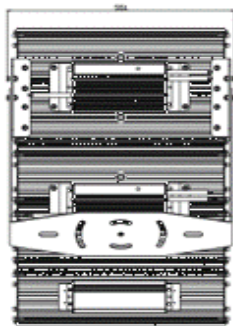

Dimensiones

LED SYLFLOOD 300W

LED SYLFLOOD 400W-600W

LED SYLFLOOD 800W-960W

LED SYLFLOOD 1200W

LED SYLFLOOD 1500W

Curva Fotométrica

LED SYLFLOOD HW 45°