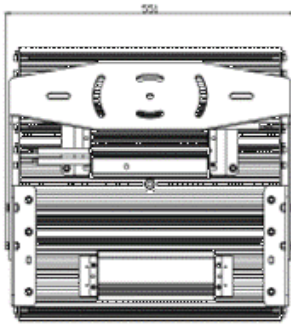

Dimensiones

LED SYLFLOOD 300W

LED SYLFLOOD 400W-600W

LED SYLFLOOD 800W-960W

LED SYLFLOOD 1200W

LED SYLFLOOD 1500W

Curva Fotométrica

LED SYLFLOOD HW 45°