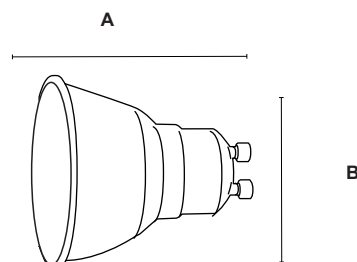

Dimensiones

Tipo	A	B
LED ECO GU10	52 mm	50 mm
LED ECO GU5.3	45 mm	51 mm